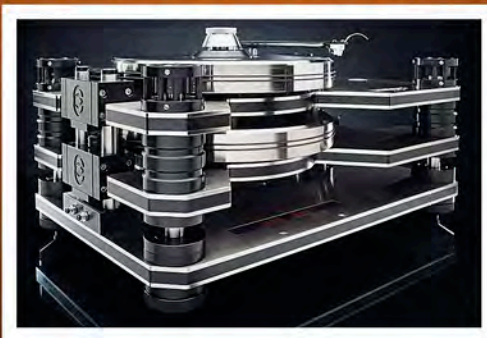

## Live 2017

Now in its fifth year, and with more new exhibits, the UK's only high-end audio show gathers pace as the 'who's who' of world-class hi-fi plan their debuts

Digital diva, Métronome Technologie, regularly graces the pages of *Hi-Fi News* but only at the Hi-Fi Show Live will you get to experience the new top-loading Kalista DreamPlay 'CD Turntable' with partnering Kalista DAC. We can't wait!

Tickets On Sale Now

Regular readers will have enjoyed our review of DS Audio's 'entry level' DS 002 optical pick-up [*HFN Jun '17*] but importer, Sound Foundations, is preparing to blow our minds at the Hi-Fi Show Live with the £20,000 Master 1 flagship

Courtesy of importer Decent Audio, visitors to The Hi-Fi Show Live will get the chance to see, hear and possibly even cue-up some vinyl on the very latest version of Kronos' flagship Pro turntable (on demo with the SCPS power supply)

'High Voltage' performance comes as standard as T+A returns to The Hi-Fi Show Live with its complete HV series of separates - including the lusty PA 3100 HV/PS 3000 HV integrated amp/outboard PSU combo [*HFN May '17*]